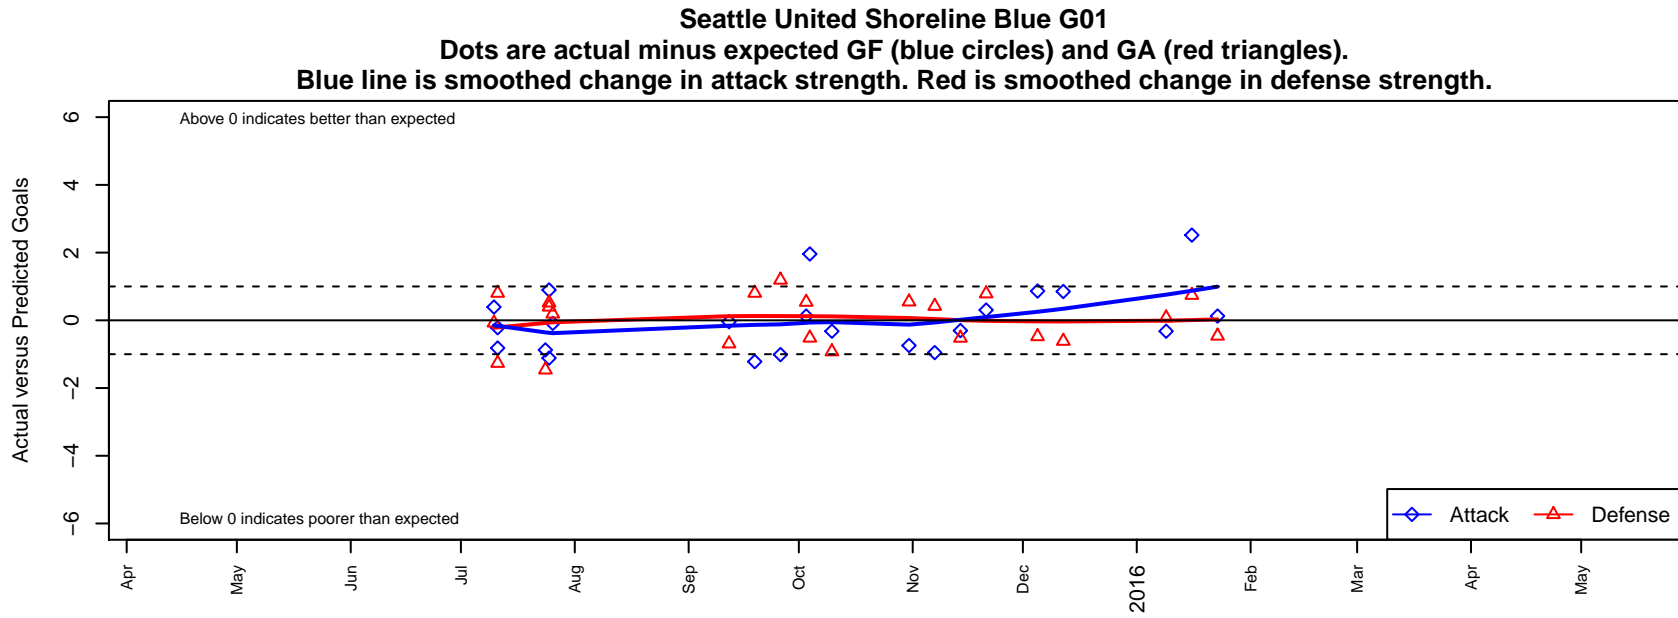

## Seattle United Shoreline Blue G01

Seattle United Regional  
 Seattle, WA  
 G01 total strength=1012  
 attack=1.75 defense=2.49  
 fall league = NPSL Div 2 U14

alt names used:  
 Seattle United Shoreline Blue G01  
 Seattle United G01 Shoreline Blue

Venues played:  
 2015 Seattle United Cup GU14  
 2015 Crossfire Select GU14 Silver  
 2015 NPSL Division 2 U14  
 2015 Founders Cup G01

**attack and defense variance (black dot)  
relative to other teams  
and top 10 in region**