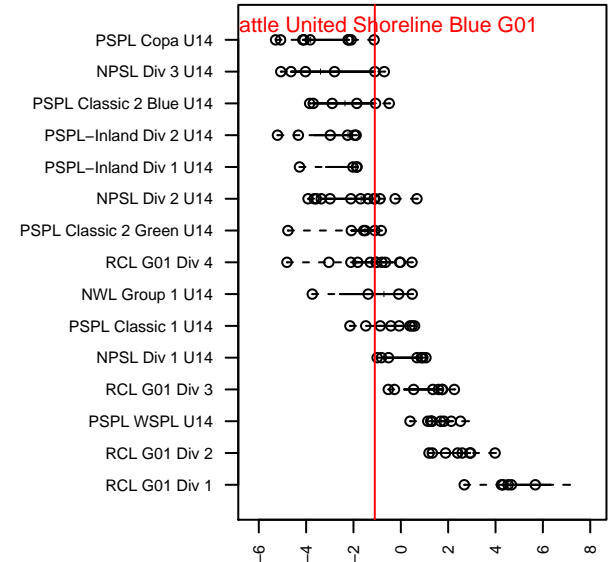

**attack and defense rating
relative to others at age
and all opponents in last 13 months**